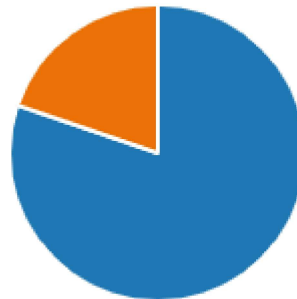

Perrysburg Dog Park Poll

1226

Responses

07:46

Average time to complete

Closed

Status

1. Do you live in Perrysburg?

● Yes	1193
● No	33

2. Do you have a dog?

● Yes	957
● No	236

3. How often do you walk your dog?

● Daily	544
● Weekly	109
● A few times a week	272
● Never	32

4. Where do you walk your dog? (i.e. in your neighborhood, at a local park, etc.)