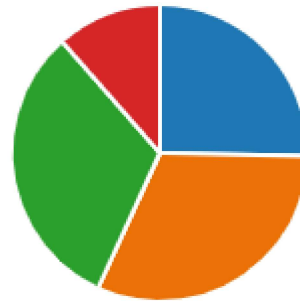

6. The City is considering a dog park for either Three Meadows Park, Bicentennial Park or Orleans Park. Each is shown here on these maps. Which one would you be most in favor of?

● Option A - Three Meadows Park	302
● Option B - Bicentennial Park	376
● Option C - Orleans Park	378
● No preference	137