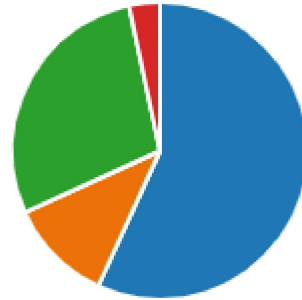

● Yes	1193
● No	33

2. Do you have a dog?

● Yes	957
● No	236

3. How often do you walk your dog?

● Daily	544
● Weekly	109
● A few times a week	272
● Never	32

4. Where do you walk your dog? (i.e. in your neighborhood, at a local park, etc.)

957 Responses

Latest Responses
"Neighborhood "
"In my neighborhood "

53 respondents (6%) answered **Neighborhood and parks** for this question.

Usually in my neighborhood
 parks or around the neighborhood
 neighborhood and along sidewalks
 Neighborhood/downtown
 Sidecut Park
 metro parks
 neighborhood and at Woodlands