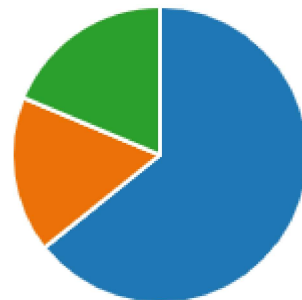

5. If the City of Perrysburg were to add a dog park, would you take your dog there?

● Yes	615
● No	163
● Maybe	179