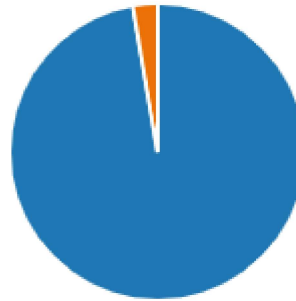

Perrysburg Dog Park Poll

1226

Responses

07:46

Average time to complete

Closed

Status

1. Do you live in Perrysburg?

● Yes	1193
● No	33

2. Do you have a dog?

● Yes	957
● No	236

3. How often do you walk your dog?

● Daily	544
● Weekly	109
● A few times a week	272
● Never	32

4. Where do you walk your dog? (i.e. in your neighborhood, at a local park, etc.)